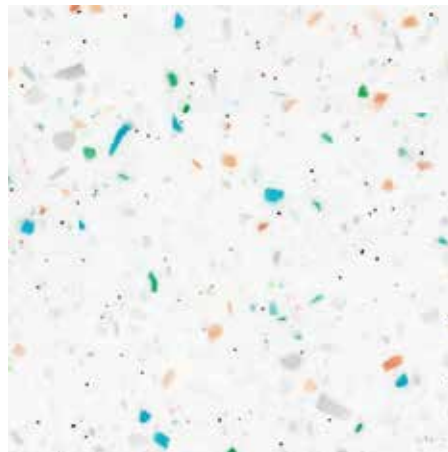

# COSMIC OUTDOOR PING PONG TABLE

The Cosmic Outdoor Ping Pong Table is our completely new outdoor ping pong table made out of 1/2" terrazzo seamless nonporous surface. The 1/2" thick keeps the table light enough to move yet solid enough to not break. The top is super durable, fire resistant, renewable/repairable and will last for years. The centerline is a colored acrylic which ties into the color of the terrazzo top. The bounce on these tables is perfect and built for years of play as with all our tables.

TOP COLOR OPTIONS

BOTTLE GLASS QUARTZ

BIANCO

COPPER QUARTZ

DALMATA

BIANCO

SEA GLASS

ARGENTO

GRAFITE