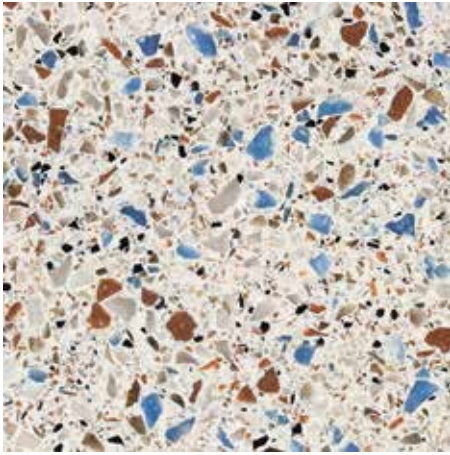

TOP COLOR OPTIONS

BOTTLE GLASS QUARTZ