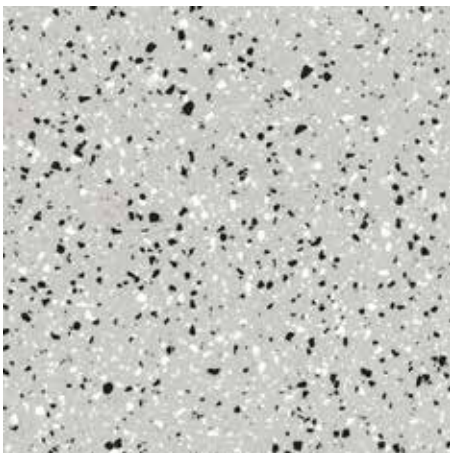

TOP COLOR OPTIONS

BOTTLE GLASS QUARTZ

BIANCO

COPPER QUARTZ

DALMATA

BIANCO

SEA GLASS

ARGENTO