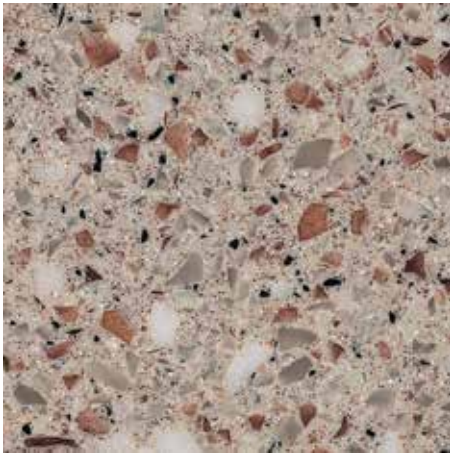

# COSMIC OUTDOOR PING PONG TABLE

The Cosmic Outdoor Ping Pong Table is our completely new outdoor ping pong table made out of 1/2" terrazzo seamless nonporous surface. The 1/2" thick keeps the table light enough to move yet solid enough to not break. The top is super durable, fire resistant, renewable/repairable and will last for years. The centerline is a colored acrylic which ties into the color of the terrazzo top. The bounce on these tables is perfect and built for years of play as with all our tables.

The steel base has been metalized (sandblasted, sealed with zinc, and then powder coated) which offers supreme corrosion and rust protection for the outdoor environment. Of course, this table would be perfect for indoors too, or a hybrid table based on your needs and the season.

TOP COLOR OPTIONS

BOTTLE GLASS QUARTZ

BIANCO

COPPER QUARTZ

DALMATA

BIANCO

SEA GLASS

ARGENTO