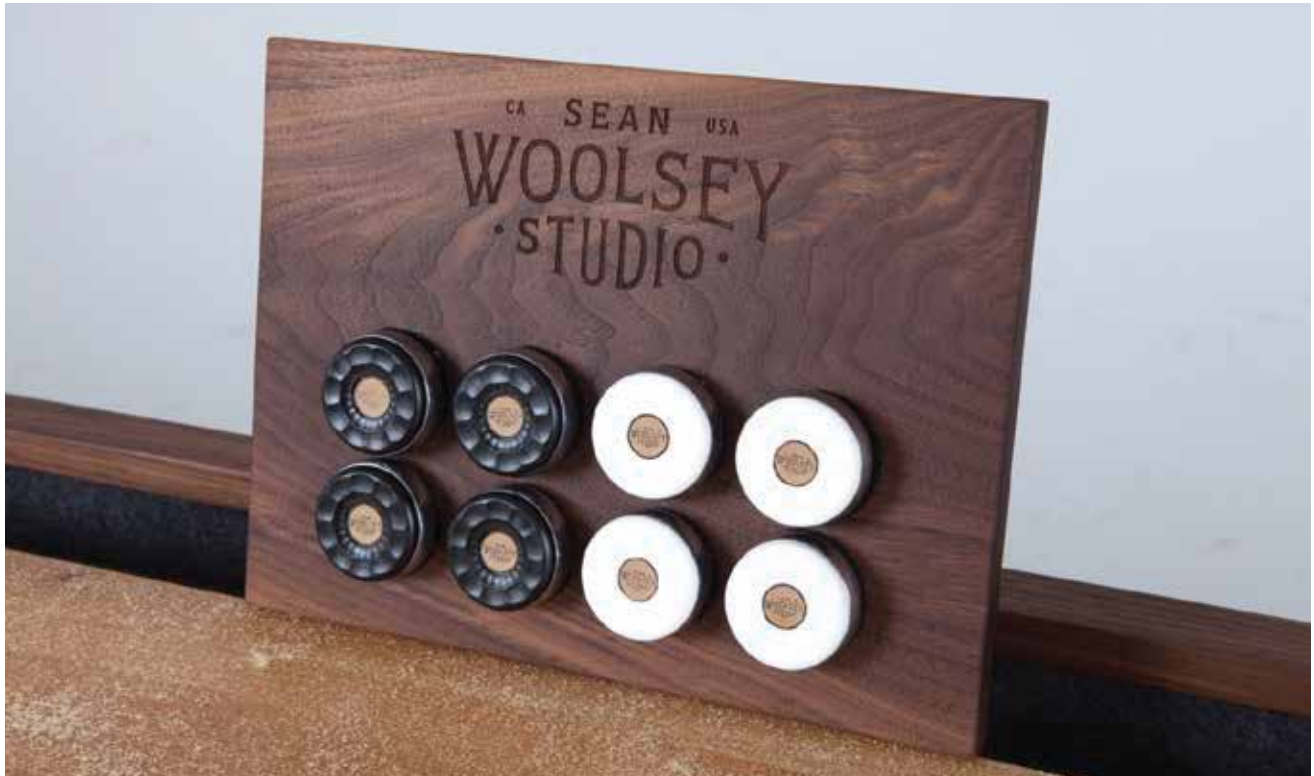

## REVIVAL SHUFFLEBOARD TABLE

Our studio moto is :“Attention to detail is the religion of success”. Our new Revival Series of gaming tables proves it.

The Revival Shuffleboard Table has a rock maple top, with a UV resistant epoxy resin topcoat to last for years. With a nod to classical architecture and inspired by the fluting details denoting such detail and craftsmanship, we designed the Revival Shuffleboard Table. Solid premium walnut legs are turned on a lathe and then flutes are carved in. The gutters are lined with a light grey industrial felt, which softens the sound of pucks flying off the maple top (should you have this problem). Climatic adjusters level out the plank should you need to. The base is solid steel, available in a multitude of powder coat colors, and a black walnut top rail is mounted on top with rounded edges. We even curved the steel base to match the round radius of the walnut corners. Black walnut is meticulously inlaid as the lines and the numbers in the plank.

- \* Comes with 4 white and 4 black pucks, plenty of shuffleboard salt (aka wax, powder, sand), and a Woolsey magnetic wall mount to hold the pucks when not in use.
- \* Available in 10'-20' lengths.
- \* Available with light or dark grey industrial felt gutters. We also can do COM for the gutters.
- \* Multiple powder coat colors are available.
- \* We can also change the wood choice for the legs and handrail. The overall width is 31" and the height is 31" (to top of rail).
- \* We offer a split top walnut conversion top so you can easily turn it into a usable table when not playing. The split top makes it easy to move and store when not in use.
- \* Lead time is 8-10 weeks for production time, not including shipping, unless a rush order is placed.
- \* A spit top walnut conversion table is also available as an add on.

All our indoor shuffleboard table comes with a wall rack that holds your shuffleboard pucks (via magnets) when they are not in use.